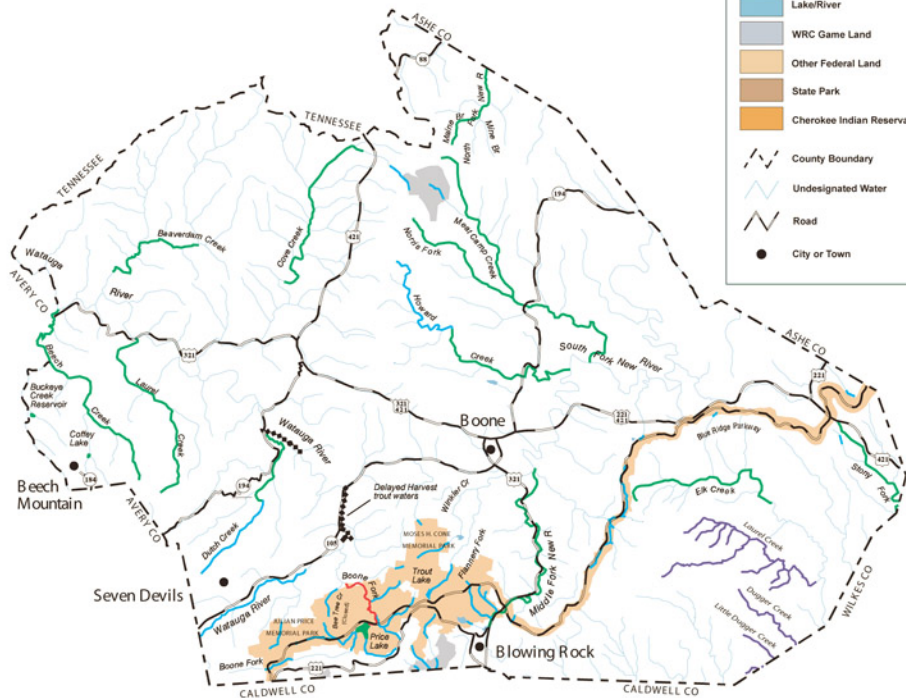

Trout Stream Regulations

- Hatchery Supported Water
- Wild Trout Water
- Catch and Release
  Single Hook
  Artificial Lure
- Catch and Release/Single Hook/
  Artificial Fly
- Delayed Harvest Water

Regulations Effective July 1, 2008